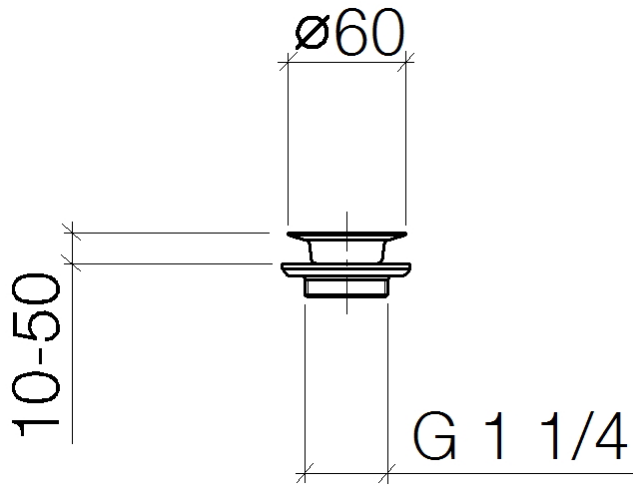

10 100 970

Fits: IMO, LULU, MADISON, MEM, TARA,
CL.1, LISSÉ, VAIA, META, CYO

	Brushed Platinum	10 100 970-06
	Chrome	10 100 970-00
	Platinum	10 100 970-08
	Durabress (23kt Gold)	10 100 970-09
	Dark Chrome	10 100 970-19
	Light Gold	10 100 970-26
	Brushed Light Gold	10 100 970-27
	Brushed Durabress (23kt Gold)	10 100 970-28
	Brushed Bronze	10 100 970-42
	Brushed Champagne (22kt Gold)	10 100 970-46
	Champagne (22kt Gold)	10 100 970-47
	Brushed Chrome	10 100 970-93
	Brushed Dark Platinum	10 100 970-99

Grated waste 1 1/4" - Brushed Platinum

IMO

10 100 970

10 100 970

10 100 970

Parts for other finishes can be found here: [Chrome](#)

Spare parts list

No.	Item Number	Name	Quantity used	Delivery time
3	09 14 03 005 90	seal	1	60
4	09 11 01 007-07	pop-up waste	1	60