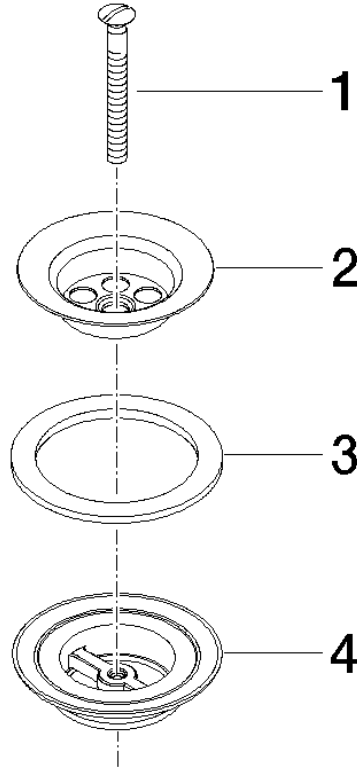

10 100 970

Fits: IMO, LULU, MADISON, MEM, TARA,
CL.1, LISSÉ, VAIA, META, CYO

	Brushed Platinum	10 100 970-06
	Chrome	10 100 970-00
	Platinum	10 100 970-08
	Durabress (23kt Gold)	10 100 970-09
	Dark Chrome	10 100 970-19
	Light Gold	10 100 970-26
	Brushed Light Gold	10 100 970-27
	Brushed Durabress (23kt Gold)	10 100 970-28
	Brushed Bronze	10 100 970-42
	Brushed Champagne (22kt Gold)	10 100 970-46
	Champagne (22kt Gold)	10 100 970-47
	Brushed Chrome	10 100 970-93
	Brushed Dark Platinum	10 100 970-99

Grated waste 1 1/4" - Brushed Platinum

IMO

10 100 970

10 100 970

10 100 970

Parts for other finishes can be found here: [Chrome](#)

Spare parts list

No.	Item Number	Name	Quantity used	Delivery time
3	09 14 03 005 90	seal	1	60
4	09 11 01 007-07	pop-up waste	1	60